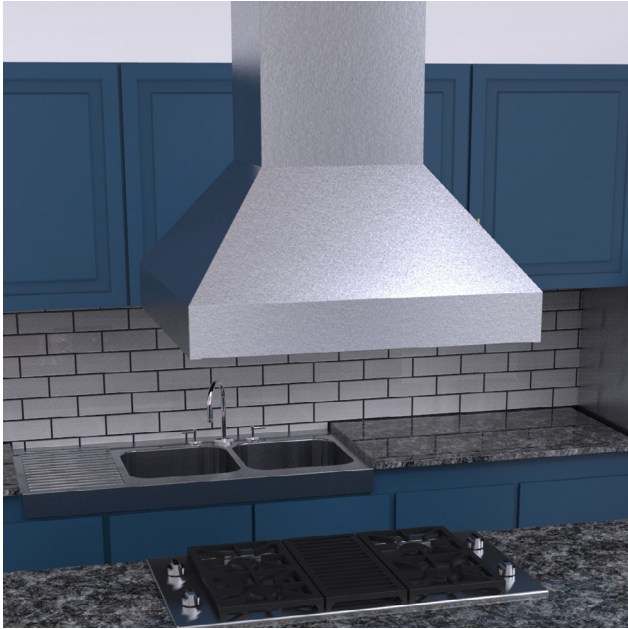

PLJI 103

Sizes Available	36 42 48 54 60
Ductless Option	No
Vent size	8"
Airflow (CFM)	1200 Max
Lighting	4 LED Lights
Noise (Sones)	7.0 Max
Voltage	110v
Blower	1200 CFM Blower
Speeds	4
Controls	Push Button Panel

The PLJI 103 Island features a low profile control panel keeping the hood's profile clean and understated. This hood is available from 36" to 60" wide and is 34" deep for great overall coverage for nearly any commercial range or outdoor grill. The powerful 1200 CFM blower and stainless steel baffle filters provide plenty of suction and grease trapping ability to keep your cooking or grilling area clean.